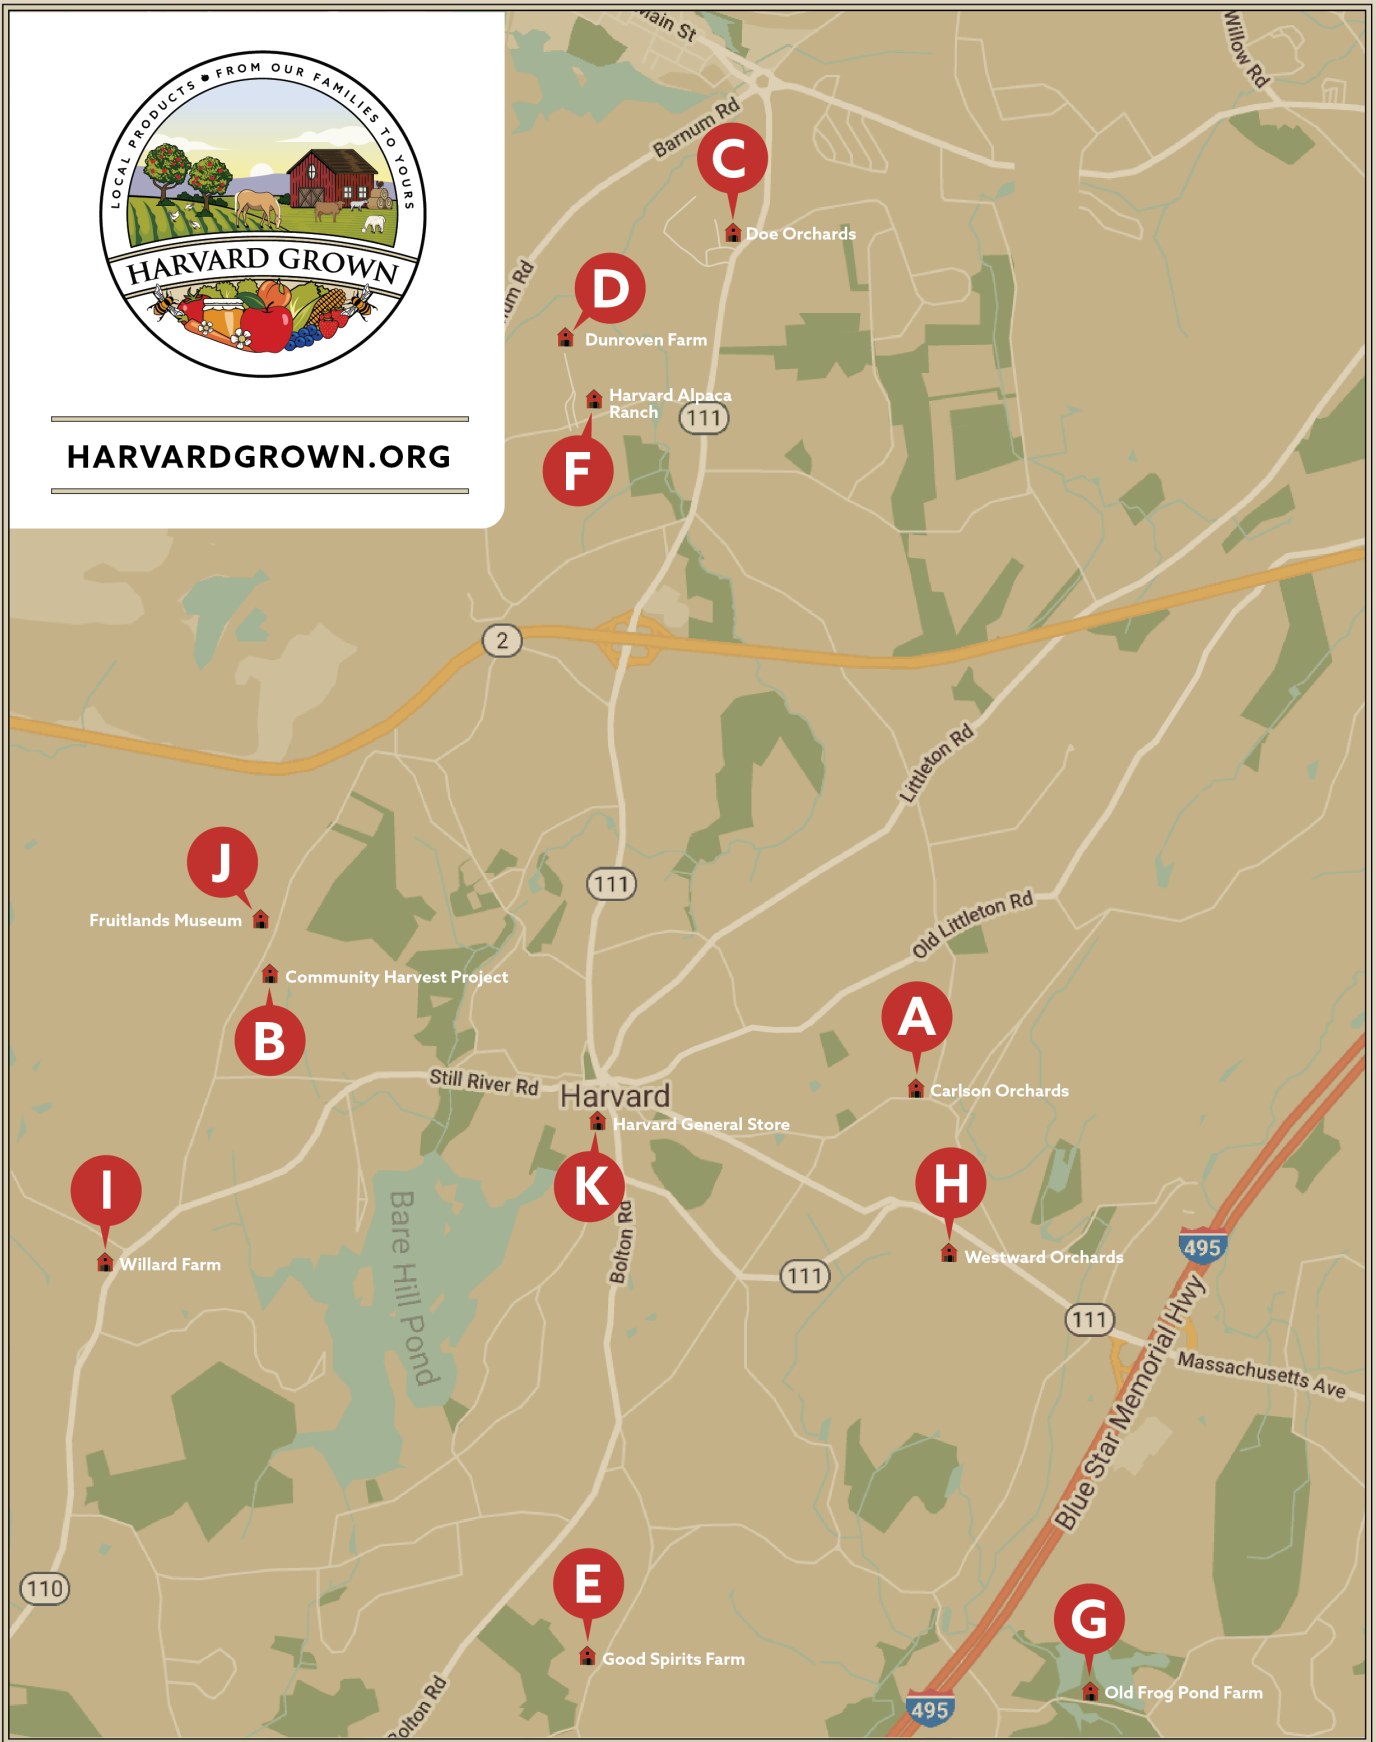

HARVARDGROWN.ORG

**A**

**Carlson Orchards**

115 Oak Hill Rd

**B**

**Community Harvest Project**

115 Prospect Hill Rd

**C**

**Doe Orchards**

327 Ayer Rd

**D**

**Dunroven Farm**

62 Old Mill Rd

**E**

**Good Spirits Farm**

106 East Bare Hill Rd

**F**

**Harvard Alpaca Ranch**

58 Old Mill Rd

**G**

**Old Frog Pond Farm**

38 Eldridge Rd

**H**

**Westward Orchards**

178 Mass Ave

**I**

**Willard Farm**

218 Still River Rd

**J**

**Fruitlands Museum**

102 Prospect Hill Rd

**K**